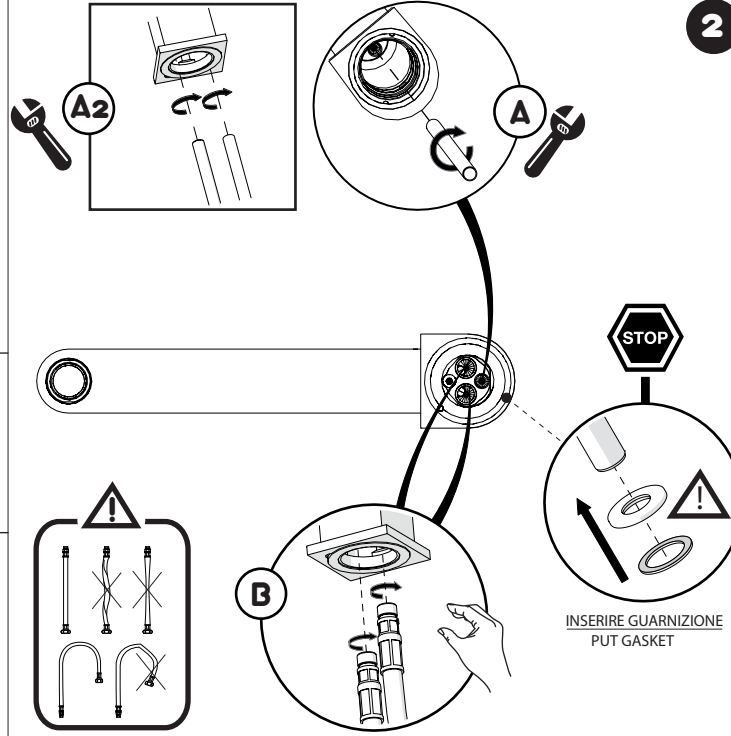

Not included / Non incluso / Non Inclus / Nie zawarty/ No incluido / Nao incluido

1

2