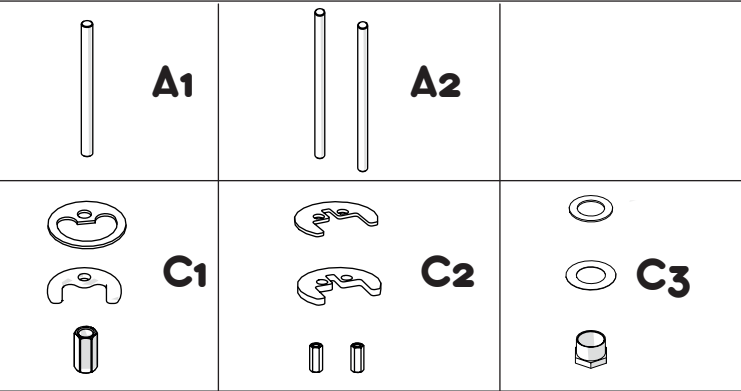

Not included / Non incluso / Non Inclus / Nie zawarty/ No incluido / Nao incluido

1

2

4

3

5