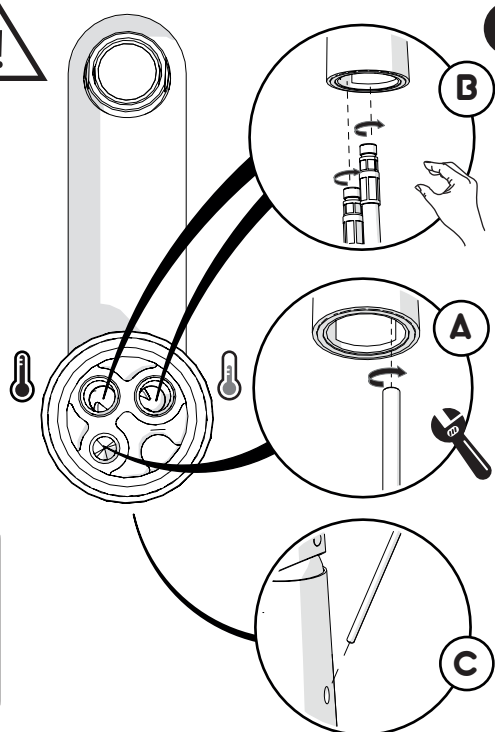

Not included / Non incluso / Non inclus / Nie zawarty / No incluido / Não incluido

A

D

B

F

E

1