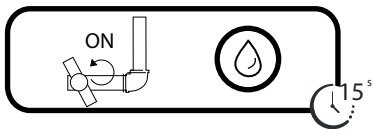

Not included / Non incluso / Non inclus / Nie zawarty / No incluido / Não incluido

A

D

B

F

E

1

3

5

2

4

D

6

F