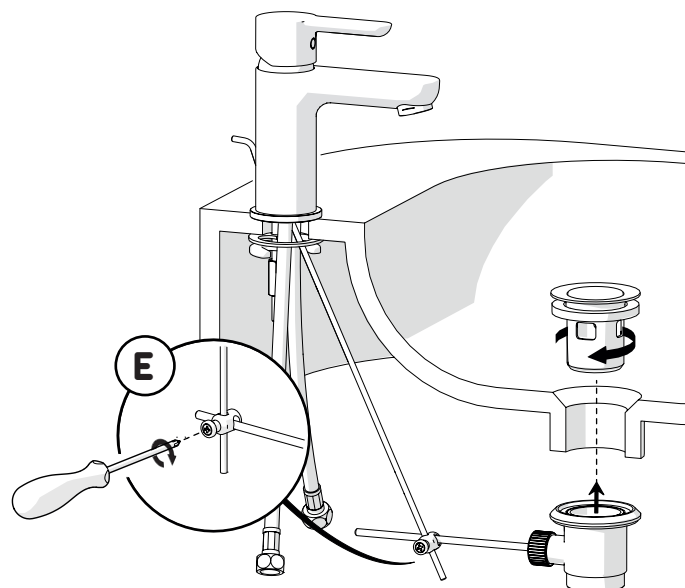

Not included / Non incluso / Non inclus / Nie zawarty / No incluido / Não incluido

A

D

B

F

E

1

3

5

2

4

D

6

F