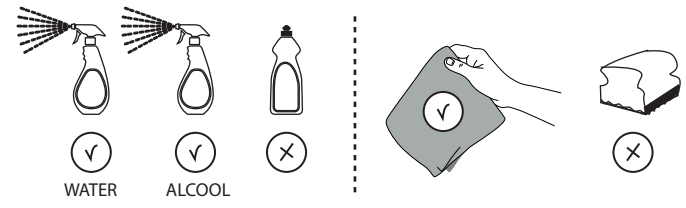

10

5 l/min
ECO

No limitation of temperature

Partial limitation of temperature

Maximum position Only cold water

CLEANING

WATER

ALCOOL