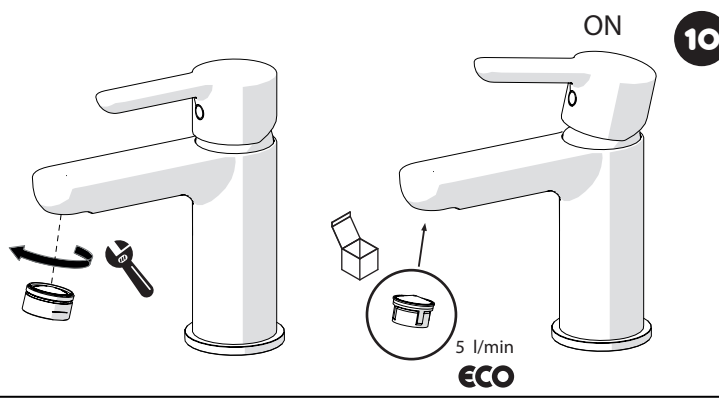

10

5 l/min
ECO

No limitation of temperature

Partial limitation of temperature

Maximum position Only cold water

CLEANING

WATER

ALCOOL