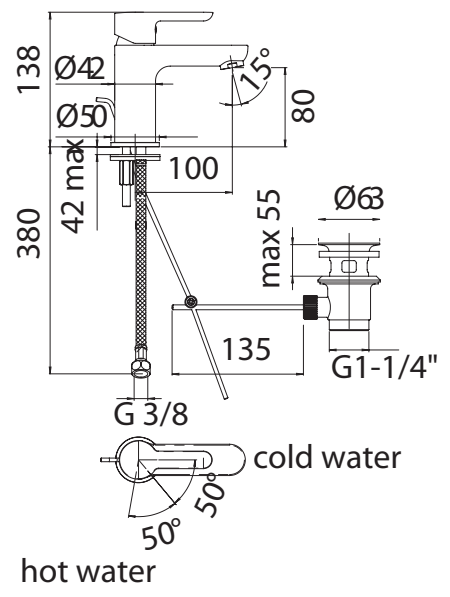

10

5 l/min
ECO

No limitation of temperature

Partial limitation of temperature

Maximum position Only cold water

CLEANING

WATER

ALCOOL