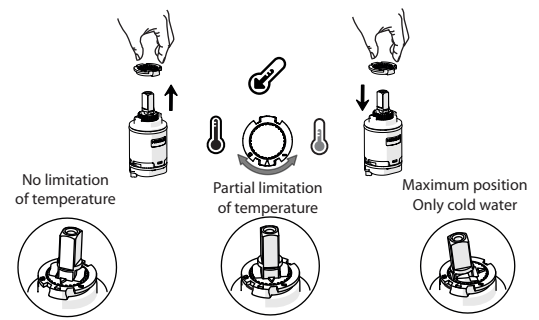

10

5 l/min
ECO

No limitation of temperature

Partial limitation of temperature

Maximum position Only cold water

CLEANING

WATER

ALCOOL