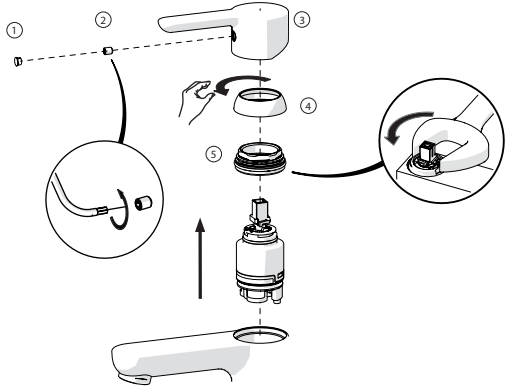

10

5 l/min
ECO

No limitation of temperature

Partial limitation of temperature

Maximum position Only cold water

CLEANING

WATER

ALCOOL